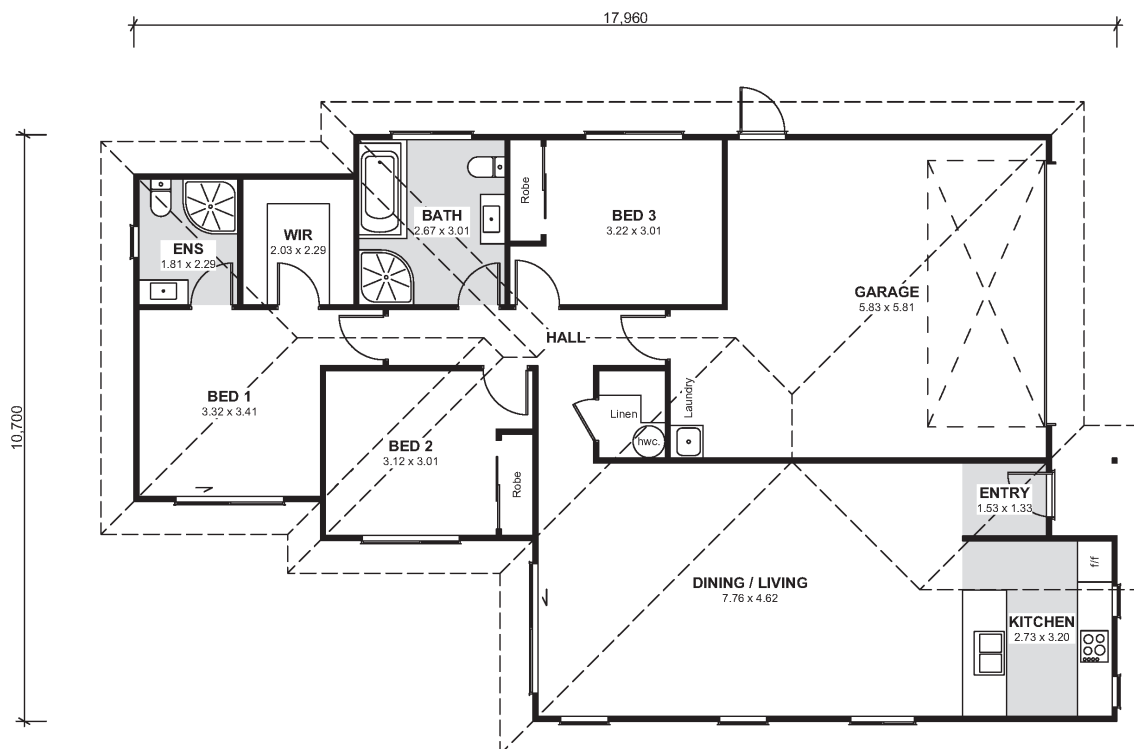

0800 20 20 23 | www.tridenthomes.nz

Pictures and plans on this brochure are artist's impressions only and may show items not included in the building contract. Please note that only items contained in the specification sheet in your building contract will be included. Please ensure you discuss this with your builder. All plans are subject to copyright to Trident Homes NZ.