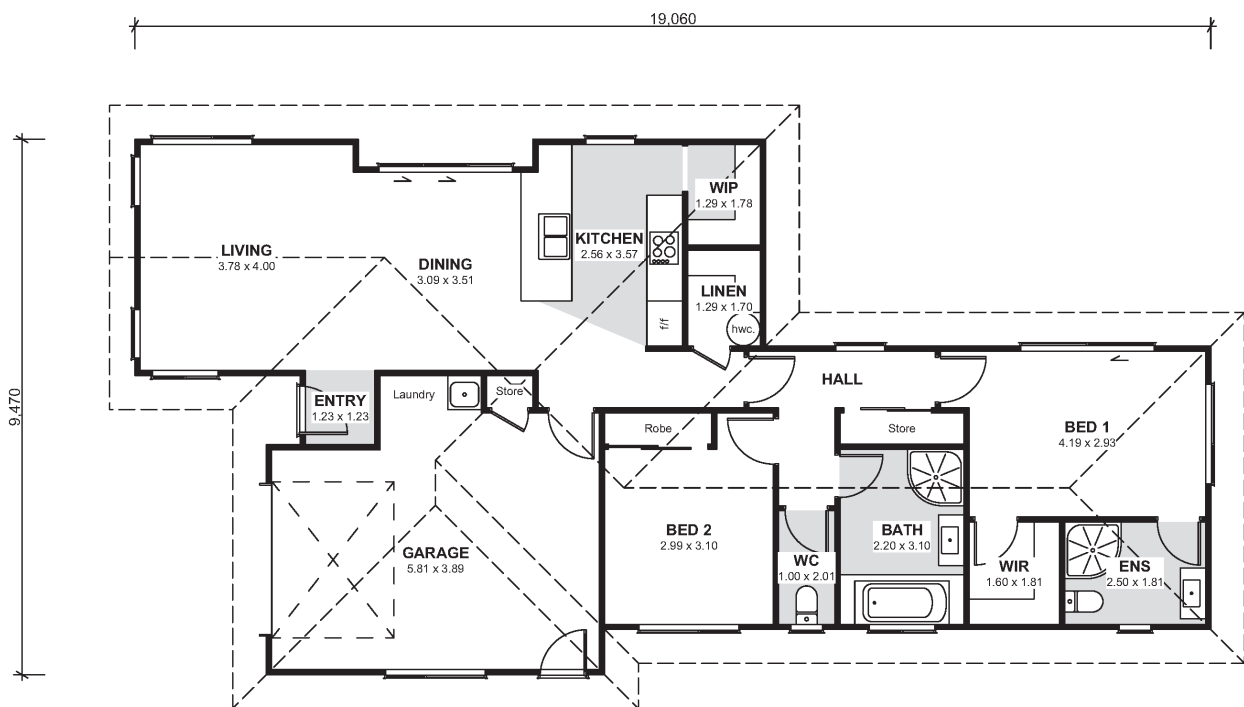

0800 20 20 23 | www.tridenthomes.nz

Pictures and plans on this brochure are artist's impressions only and may show items not included in the building contract. Please note that only items contained in the specification sheet in your building contract will be included. Please ensure you discuss this with your builder. All plans are subject to copyright to Trident Homes NZ.