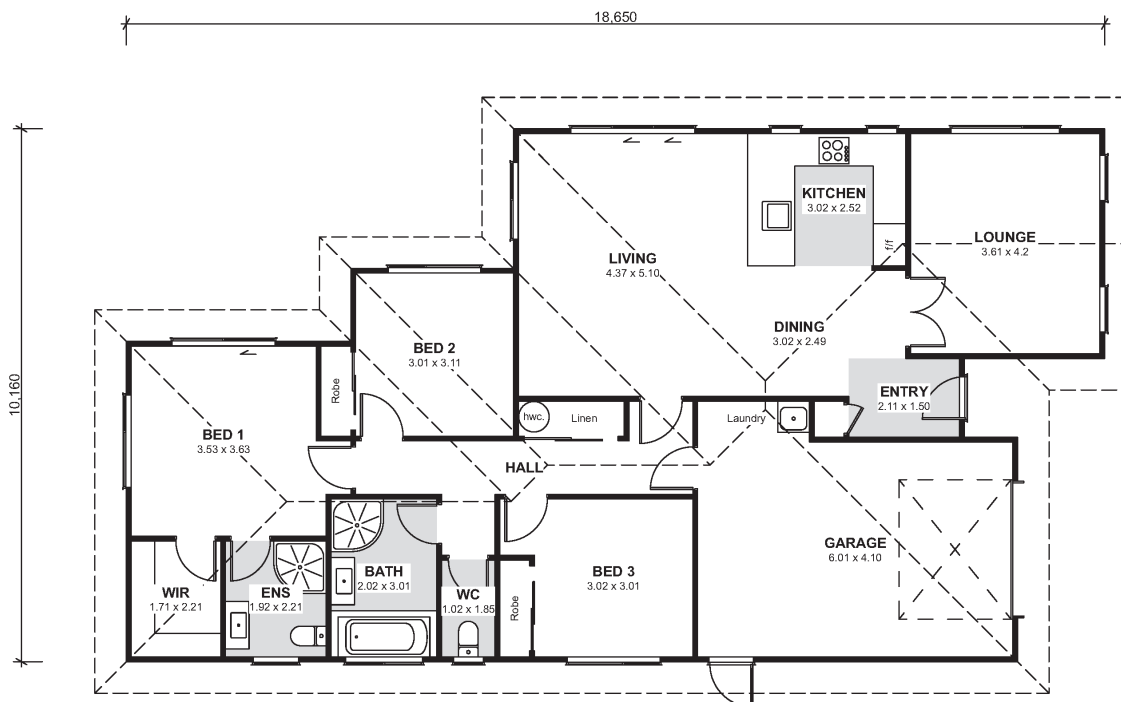

www.tridenthomes.nz

Pictures and plans on this brochure are artist's impressions only and may show items not included in the building contract. Please note that only items contained in the specification sheet in your building contract will be included. Please ensure you discuss this with your builder. All plans are subject to copyright to Trident Homes NZ.