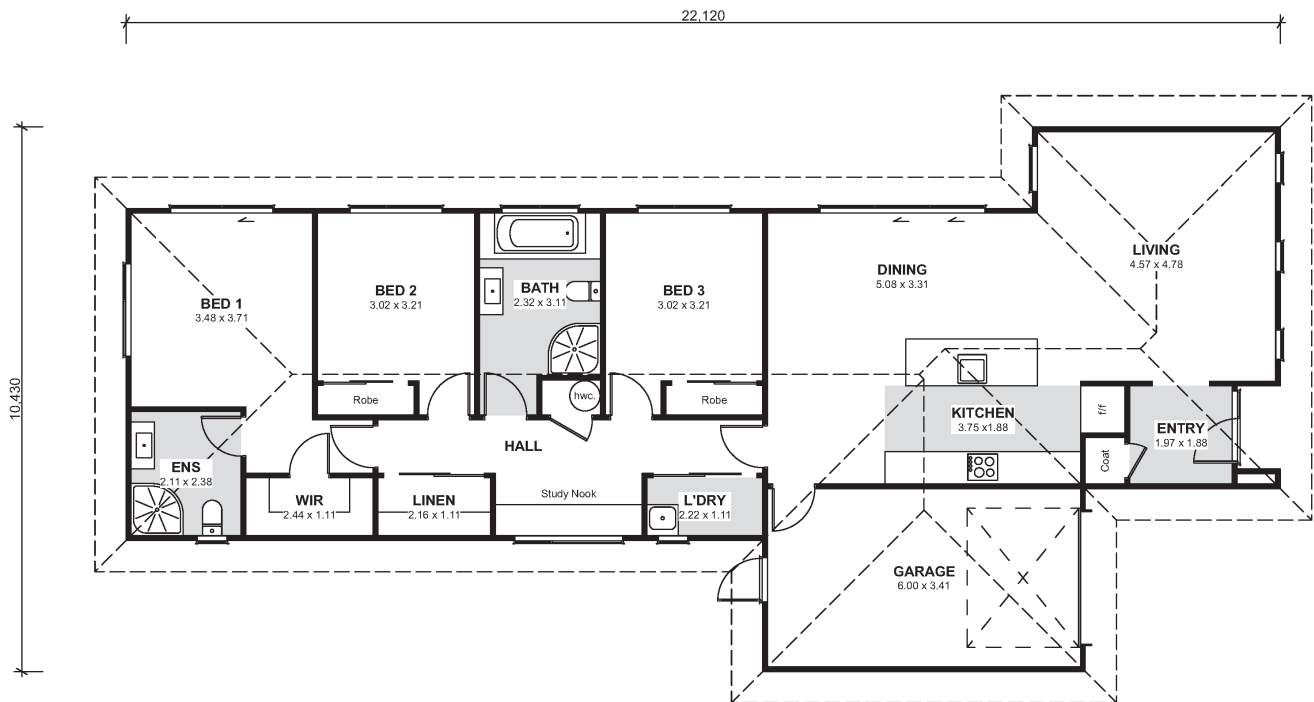

0800 20 20 23 | www.tridenthomes.nz

Pictures and plans on this brochure are artist's impressions only and may show items not included in the building contract. Please note that only items contained in the specification sheet in your building contract will be included. Please ensure you discuss this with your builder. All plans are subject to copyright to Trident Homes NZ.