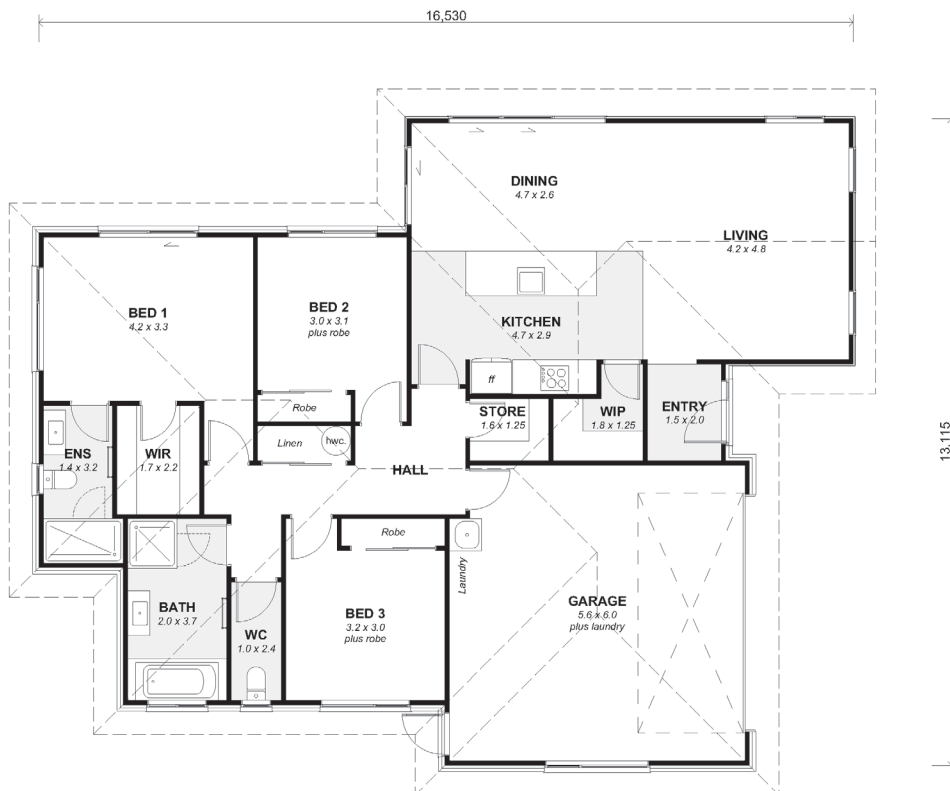

0800 20 20 23 | www.tridenthomes.nz

Pictures and plans on this brochure are artist's impressions only and may show items not included in the building contract. Please note that only items contained in the specification sheet in your building contract will be included. Please ensure you discuss this with your builder. All plans are subject to copyright to Trident Homes NZ.