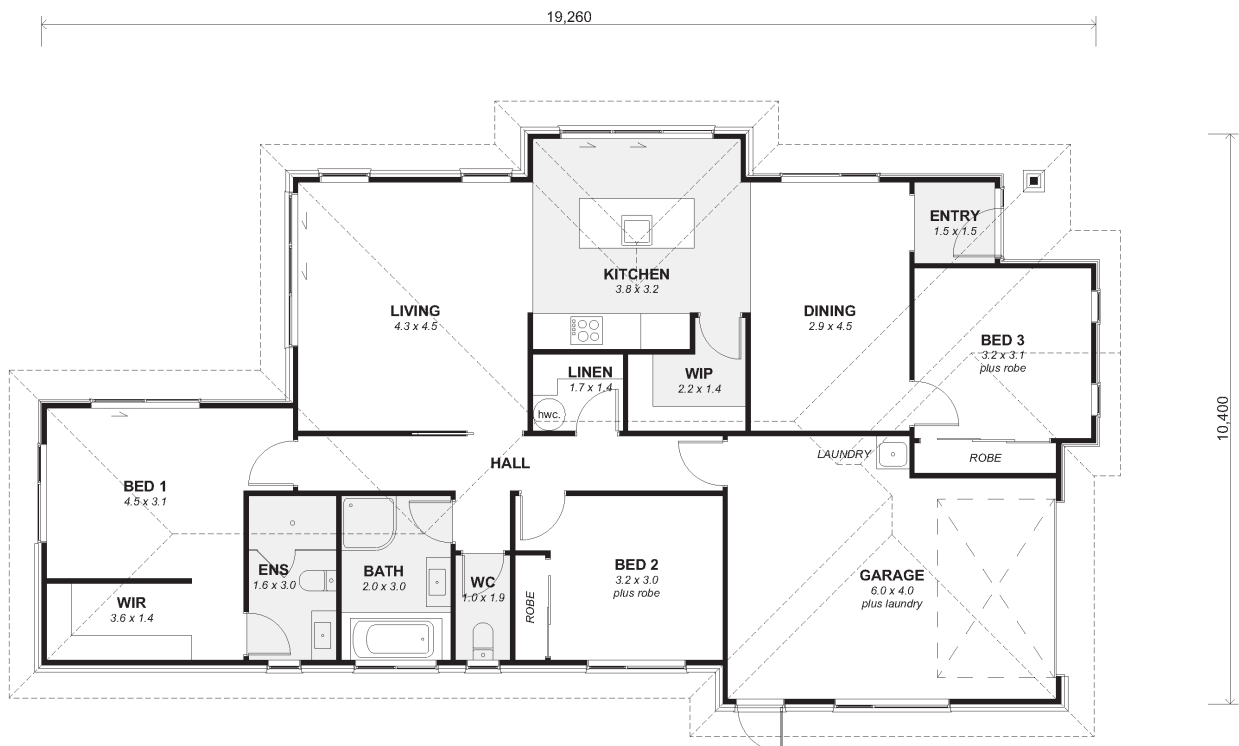

0800 20 20 23 | www.tridenthomes.nz

Pictures and plans on this brochure are artist's impressions only and may show items not included in the building contract. Please note that only items contained in the specification sheet in your building contract will be included. Please ensure you discuss this with your builder. All plans are subject to copyright to Trident Homes NZ.