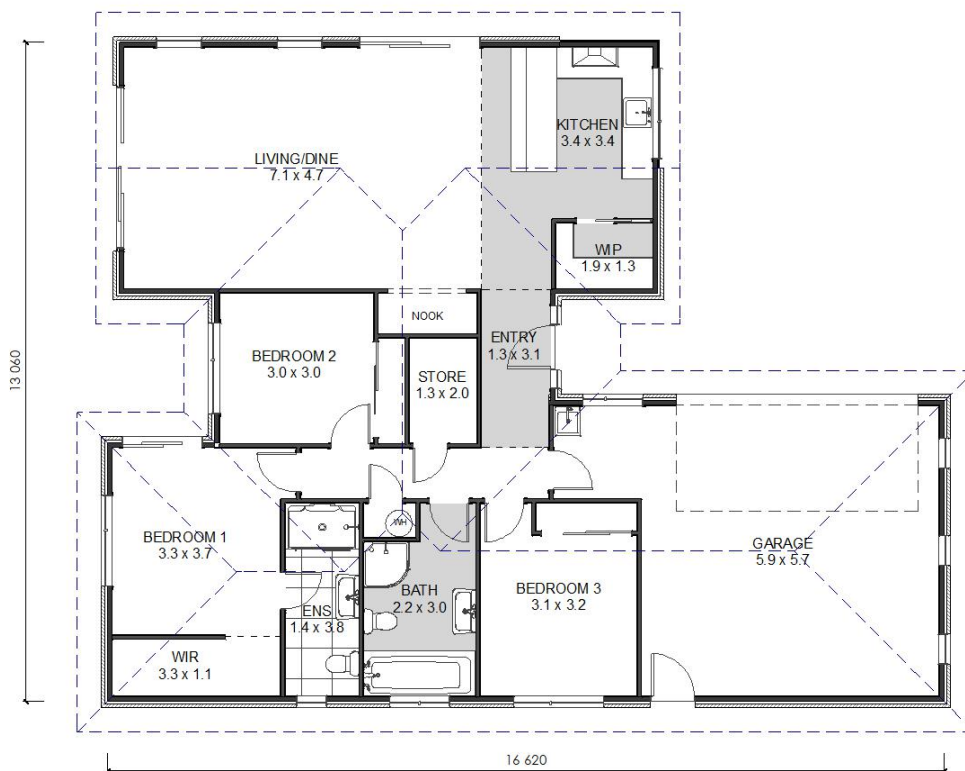

HOUSE & LAND Package

LOT 20 HARAKEKE ESTATE

REDWOOD

\$884,700

172m² 3 2 1 2 451m²

This Package has been carefully chosen to suit both the site and location and has a customised specification.

For more information on this Package and Inclusions, Call
Trident Homes Christchurch 03 375 9020