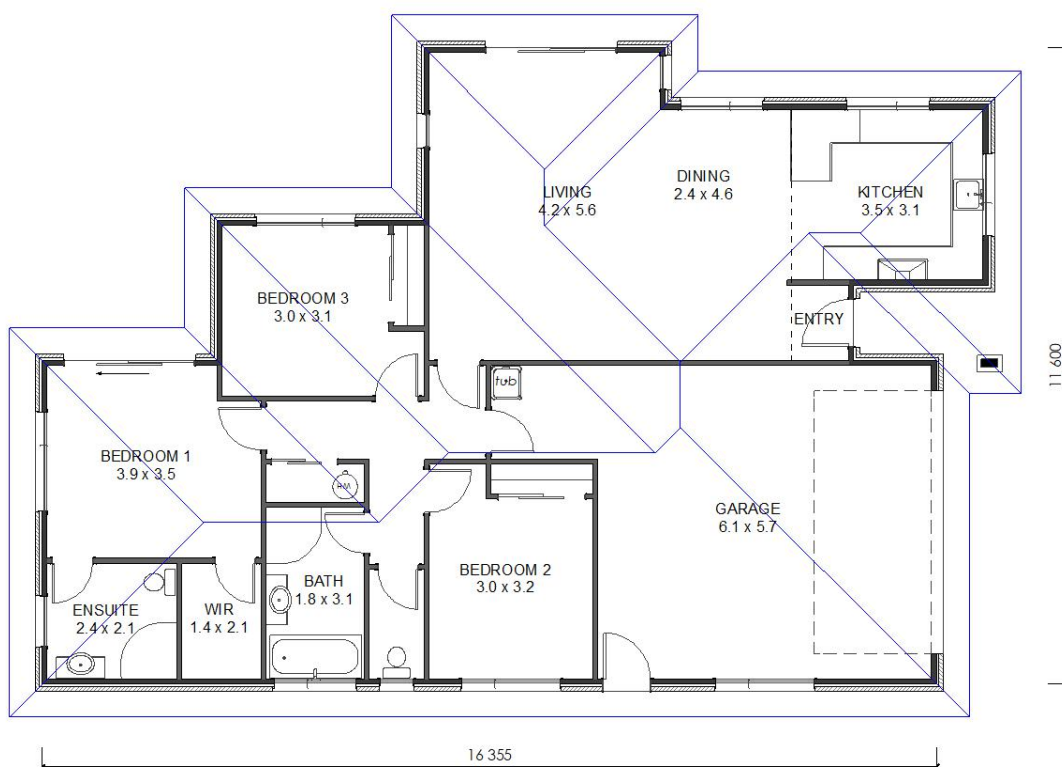

HOUSE & LAND Package

LOT TBC

BELFAST SUBDIVISION

TRIDENT HOMES®

Designed for living. Built for life.

\$808,900

163² 3 2 1 2 400m²

This Package has been carefully chosen to suit both the site and location and has a customised specification.